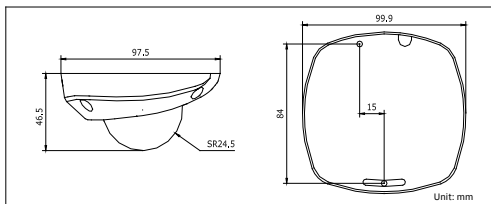

Dimensions

	DS-2CD7153-E (2MP)	DS-2CD7164-E (1.3MP)
Camera		
Image sensor	1/3" progressive scan CMOS	
Min. illumination	0.5 lux@F1.2, AGC on 0.1 lux@F1.2, AGC on, sens-up × 5 1.1 lux@F1.8, AGC on 0.2 lux@F1.8, AGC on, sens-up × 5	0.01 lux @F1.2, AGC ON
Shutter time	1/25s ~ 1/100,000s	
Lens	4mm @F1.8 (2.8, 6, 8mm optional), angle of view: 68°	4mm @F1.8 (2.8, 6, 8mm optional), angle of view: 68°
Lens mount	M12	
Angle adjustment	Pan: ± 15°, tilt: 0 ~ 90°, rotation: ± 15°	
Day & night	Electronic	
Compression standard		
Video compression	H.264 / MPEG4 / MJPEG	
Bit rate	32 Kbps ~ 16 Mbps	
Dual stream	Yes	
Image		
Max. image resolution	1600 x 1200	1280 x 960
Frame rate	50 Hz: 12.5 fps (1600 × 1200) 12.5 fps (1600 × 912) 25 fps (1280 × 960) 25 fps (1280 × 720) 60 Hz: 15 fps (1600 × 1200) 15 fps (1600 × 912) 25 fps (1280 × 960) 30 fps (1280 × 720)	50Hz: 25fps (1280 × 960), 25fps (1280 × 720) 60Hz: 30fps (1280 × 960), 30fps (1280 × 720)
Image settings	Saturation, brightness, contrast adjustable through client software or web browser	
Network		
Network storage	NAS (iSCSI optional)	
Alarm trigger	Motion detection, tampering alarm, network disconnect, IP address conflict	
Protocols	TCP/IP, HTTP, DHCP, DNS, DDNS, RTP, RTSP, PPPoE, SMTP, NTP, SNMP, HTTPS, FTP, 802.1x, Qos (SIP, SRTP, IPv6 optional)	
Security	User authentication, watermark	
System compatibility	ONVIF, PSIA, CGI	
Interface		
Communication interface	1 RJ45 10M / 100M ethernet port	
Reset button	Yes	
General		
Operating conditions	-10°C ~ 60°C (14°F ~ 140°F) humidity 90% or less (non-condensing)	
Power supply	12 VDC ± 10%, PoE (802.3af)	
Power consumption	max. 4W	
Impact protection	IEC60068-275Eh, 50J; EN50102, up to IK10	
Weather-proof rating	IP66	
Dimensions	99.9 × 97.5 × 46.5 mm (3.93" × 3.84" × 1.83")	
Weight	250g (0.55 lbs)	